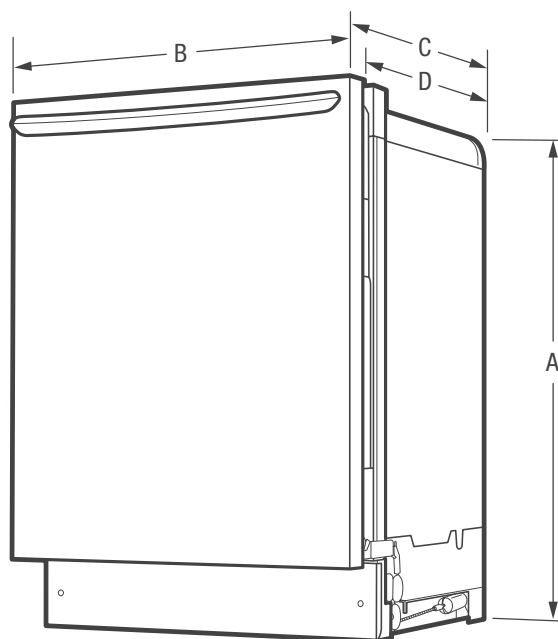

FFID2459VS DISHWASHER

24" BUILT-IN

FRIGIDAIRE

FEATURES

Control Design	Ready-Select®
Door Latch	Yes
Stay-Put Door Hinge Design	Yes
Low Rinse-Aid Indicator Light	Yes
Interior Color	Stainless Steel
Interior Design	Tall Tub
Wash System	Direct Feed
Wash Levels	5
Wash Speeds	5
Sound Package	UltraQuiet™ I
Filter	Stainless Steel
Filter Trap	Removable
Food Disposer	Hard
dB Level	49
Drying System	Static Vent

CYCLES

Number of Cycles	5
PowerPlus™ (Heavy)	Yes
Normal	Yes
China / Crystal	Yes
Energy Saver	Yes
Rinse Only	Yes
Cycle Indicator Light	Yes
Control Lock	Yes

OPTIONS

Heat	Yes
No Heat Dry	Yes
Hi-Temp Wash	Yes
Delay Start	1-24 Hours

RACK SYSTEM

Rack Design	Standard
Rack Coating	Nylon
Lower Rack -	
SpaceWise® Silverware Basket	Standard
Upper Rack -	
Rack Type	Standard

CERTIFICATIONS

ENERGY STAR®	Yes

SPECIFICATIONS

Water Inlet Location	Left Bottom Front
Water Usage (Gallons)	4.0 - 8.0
Water Pressure (PSI)	20 - 120
Integral Air Gap on Supply	Yes
Leveling Legs	Yes
Power Supply Connection Location	Right Bottom Front
Voltage Rating	120V / 60 Hz / 15A
Connected Load (kW Rating) @ 120 Volts¹	1.44
Amps @ 120 Volts	15.0
Shipping Weight (Approx.)	83 Lbs.

PRODUCT DIMENSIONS

A - Height (Adjustable)	33-3/4" - 35-3/4"
B - Width	23-3/4"
C - Depth (Including Door)	24-1/4"
D - Depth (To Tub Flange)	22-1/2"
Depth with Door Open 90°	50-1/4"

CUTOUT DIMENSIONS

Height (Min.)	34"
Height (Max.)	35-3/4"
Width (Min.)	24"
Depth (Min.)	24"

Note: For planning purposes only. Always consult local and national electric, gas and plumbing codes. Refer to Product Installation Guide for detailed installation instructions on the web at frigidaire.com / frigidaire.ca. Specifications subject to change. Accessories information available on the web at frigidaire.com / frigidaire.ca

FRIGIDAIRE

USA • 10200 David Taylor Drive • Charlotte, NC 28262 • 1-800-FRIGIDAIRE • frigidaire.com
CANADA • 5855 Terry Fox Way • Mississauga, ON L5V 3E4 • 1-800-265-8352 • frigidaire.ca

FFID2459V 01/19
©2019 Electrolux Home Products, Inc.