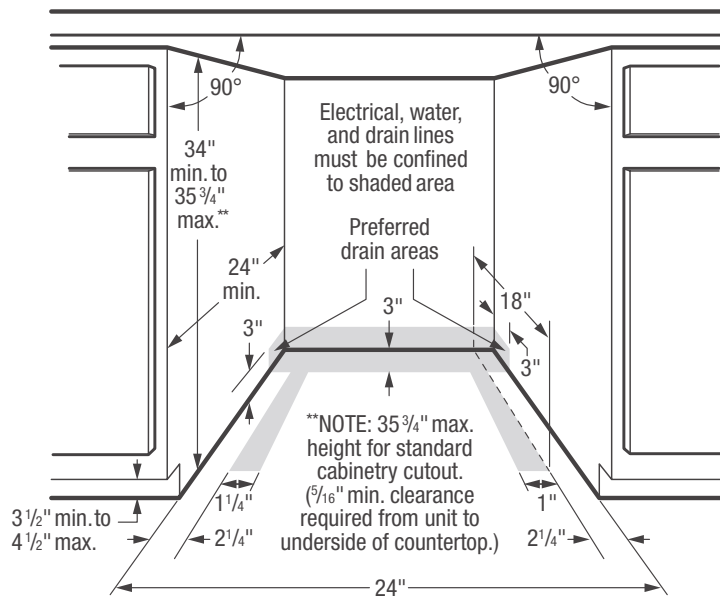

¹For use on adequately wired 120V, dedicated circuit having 2-wire service with a separate ground wire. Appliance must be grounded for safe operation.

PRODUCT DIMENSIONS

A - Height (Adjustable)	33-3/4" - 35-3/4"
B - Width	23-3/4"
C - Depth (Including Door)	24-1/4"
D - Depth (To Tub Flange)	22-1/2"
Depth with Door Open 90°	50-1/4"

CUTOUT DIMENSIONS

Height (Min.)	34"
Height (Max.)	35-3/4"
Width (Min.)	24"
Depth (Min.)	24"

Note: For planning purposes only. Always consult local and national electric, gas and plumbing codes. Refer to Product Installation Guide for detailed installation instructions on the web at frigidaire.com / frigidaire.ca. Specifications subject to change. Accessories information available on the web at frigidaire.com / frigidaire.ca

*Height only adjustable to 35 3/4" max. when installed in 35 3/4" max. standard cabinetry cutout. (Dimensions do NOT include insulation – insulation blanket may be compressed during installation.)

Power supply & water inlet location (bottom rear)