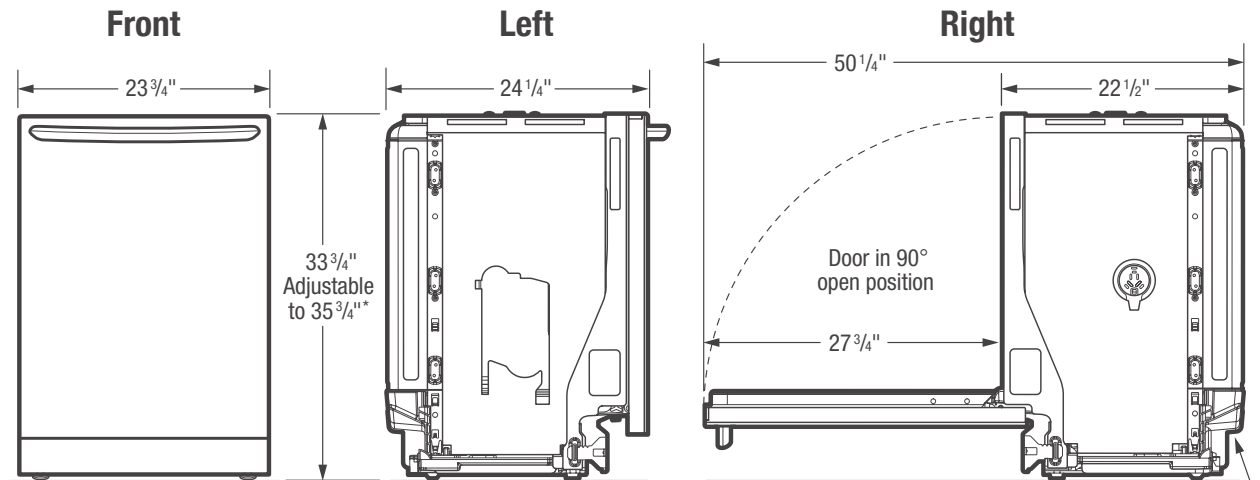

*Height only adjustable to 35 3/4" max. when installed in 35 3/4" max. standard cabinetry cutout. (Dimensions do NOT include insulation – insulation blanket may be compressed during installation.)

Power supply & water inlet location (bottom rear)