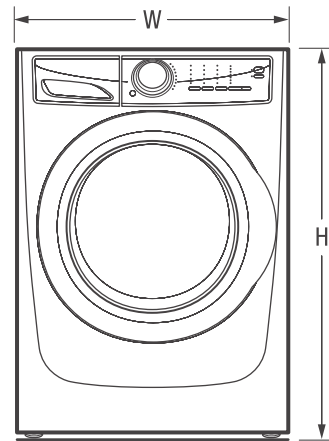

CYCLES

Heavy Duty, Normal, Delicates, Rinse & Spin, Clean Washer	5

OPTIONS

Wash/Rinse Temperature Combinations	4
Temperature Selections	3
Add Steam	
Spin Speed Selections	3
Soil Level Selections	3
Delay Start	Yes
End-of-Cycle Chime	On/Off

INSTALLATION OPTIONS

Freestanding, Under Counter*, Stacked (Under Dryer), Pedestal, Hidden (In Closet), Second Floor	Yes

ACCESSORIES

Luxury-Glide® Pedestal with Spacious Storage Drawer – Island White – PN# EPWD157SIW	Optional
Dryer Stacking Kit – PN# STACKIT7X	Optional
Drain Hose Extension Kit – PN# 137098000	Optional

SPECIFICATIONS

Colour –	
Island White	IW
Power Supply Location	Top Right Rear
Water Inlet Location	Top Left Rear
Voltage Rating	120V/60 Hz
Connected Load (kW Rating) @ 120 Volts†	1.2
Watts @ 120 Volts	1,200
Amps @ 120 Volts	12
Shipping Weight (Approx.)	247 Lbs.

Specifications subject to change.

PRODUCT DIMENSIONS

Height (without 15" Pedestal)	38"
(with 15" Pedestal)	53-1/4"
Width	27"
Depth (to Centre of Arc Not Including Hose)	32"
(with Door 90° Open)	50-5/8"

15" Pedestal Drawer Installation

Elevates washer height to 53 1/4". For detailed pedestal installation, refer to instructions included with pedestal or on web. Pedestal installation may require modified utility hookup locations. For details, refer to Product Installation Guide on web.

Electrolux Major Appliances, N.A.

CANADA • 5855 Terry Fox Way • Mississauga, ON L5V 3E4 • 1-800-265-8352 • electroluxappliances.ca

EFLW317T 06/17

© 2017 Electrolux Major Appliances, N.A.

Printed in Canada

High standards of quality at Electrolux Home Products, Inc. mean we are constantly working to improve our products. We reserve the right to change specifications or discontinue models without notice.