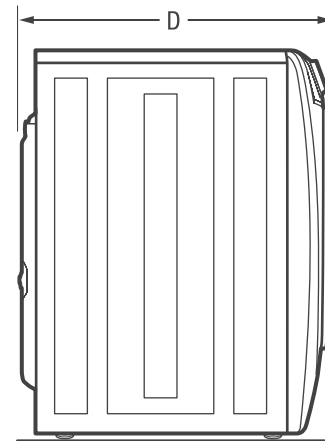

CYCLES

Heavy Duty, Normal, Delicates, Rinse & Spin, Clean Washer	5

OPTIONS

Wash/Rinse Temperature Combinations	4
Temperature Selections	3
Add Steam	
Spin Speed Selections	3
Soil Level Selections	3
Delay Start	Yes
End-of-Cycle Chime	On/Off

INSTALLATION OPTIONS

Freestanding, Under Counter*, Stacked (Under Dryer), Pedestal, Hidden (In Closet), Second Floor	Yes

ACCESSORIES

Luxury-Glide® Pedestal with Spacious Storage Drawer – Island White – PN# EPWD157SIW	Optional
Dryer Stacking Kit – PN# STACKIT7X	Optional
Drain Hose Extension Kit – PN# 137098000	Optional

SPECIFICATIONS

Colour –	
Island White	IW
Power Supply Location	Top Right Rear
Water Inlet Location	Top Left Rear
Voltage Rating	120V/60 Hz
Connected Load (kW Rating) @ 120 Volts†	1.2
Watts @ 120 Volts	1,200
Amps @ 120 Volts	12
Shipping Weight (Approx.)	247 Lbs.

Specifications subject to change.

PRODUCT DIMENSIONS

Height (without 15" Pedestal)	38"
(with 15" Pedestal)	53-1/4"
Width	27"
Depth (to Centre of Arc Not Including Hose)	32"
(with Door 90° Open)	50-5/8"

15" Pedestal Drawer Installation

Elevates washer height to 53 1/4". For detailed pedestal installation, refer to instructions included with pedestal or on web. Pedestal installation may require modified utility hookup locations. For details, refer to Product Installation Guide on web.

Electrolux Major Appliances, N.A.

CANADA • 5855 Terry Fox Way • Mississauga, ON L5V 3E4 • 1-800-265-8352 • electroluxappliances.ca

EFLW317T 06/17

© 2017 Electrolux Major Appliances, N.A.

Printed in Canada

High standards of quality at Electrolux Home Products, Inc. mean we are constantly working to improve our products. We reserve the right to change specifications or discontinue models without notice.