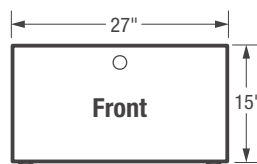

15" Pedestal Drawer Installation

Elevates washer height to 53 1/4". For detailed pedestal installation, refer to instructions included with pedestal or on web. Pedestal installation may require modified utility hookup locations. For details, refer to Product Installation Guide on web.