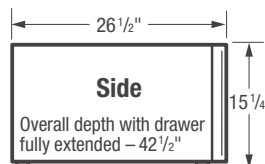

15" Pedestal Drawer Installation

Elevates washer height to 53 1/4". For detailed pedestal installation, refer to instructions included with pedestal or on web. Pedestal installation may require modified utility hookup locations. For details, refer to Product Installation Guide on web.